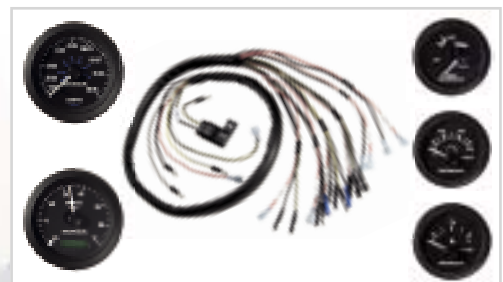

US 5 gauge kit - black - with resistance to fog

06360-ZW5-00AHE

1. Kit contains:
     - Instrument set 06303-ZW5-000ZA
     - Instrument harness 32200-ZW7-000AH
2. Includes a US fuel gauge operating on 240 Ω (empty) to 33 Ω (full) scale