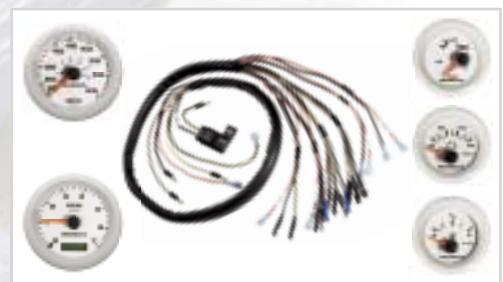

US 5 gauge kit - white - with resistance to fog

06360-ZW5-00BHE

1. Kit contains:
     - Instrument set 06303-ZW5-000ZB
     - Instrument harness 32200-ZW7-000AH
2. Includes a US fuel gauge operating on 240 Ω (empty) to 33 Ω (full) scale