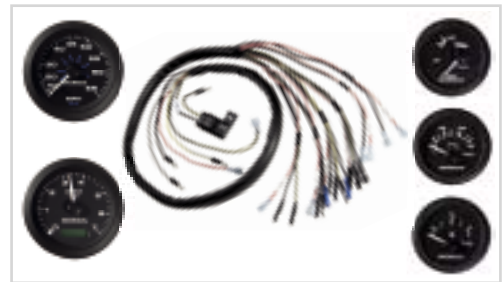

Pre Rigging

Gauge kits

EU 5 gauge kit - black - with resistance to fog

06365-ZW5-00AHE

- Kit contains:
 - Instrument set 06304-ZW5-000ZA
 - Instrument harness 32200-ZW7_000AH
- Includes an EU fuel gauge operating on 10 Ω (empty) to 180 Ω (full) scale
Fog resistant