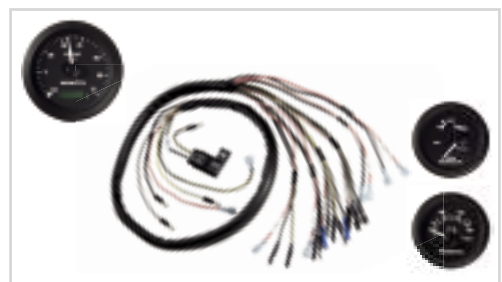

Application: BF25 to BF225

3 Gauge kit - white - with resistance to fog

06340-ZW5-00BHE

- Kit contains:
  - Tachometer 37253-ZW5-000ZB
  - Trim meter 37263-ZW5-000ZB
  - Voltmeter 37453-ZW5-000ZB
  - Instrument harness 32200-ZW7-000AH