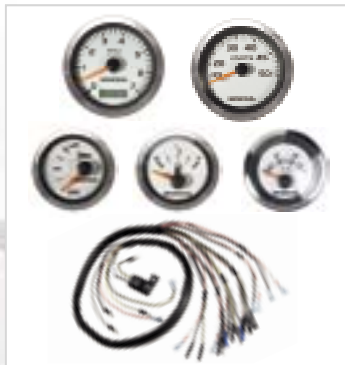

Pre Rigging

Pre Rigging kit examples

Pre Rigging kits: 2 gauge kit example

- Pre Rigging Basic 2 gauge kit
 - 2 basic gauges
 - 1x gauge harness

- Pre Rigging Side Mounted Control Box Kit
 - 1x Side Mount RC Box
 - Main wire harness with integrated PGM-Fi cord 6.1M, 7.6M, 9M & 15M harnesses available

Pre Rigging kits: 5 gauge kit example

- Pre Rigging 5 gauge kit
 - 1x 5 gauge kit
 - 1x gauge harness

- Pre Rigging Single Top Mount Control Box Kit
 - 1x RC Box
 - Main wire harness with integrated PGM-Fi cord – 7.6M.
 - 1x Switch Panel