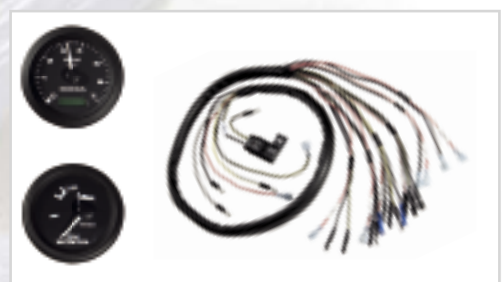

Application: BF25 to BF225